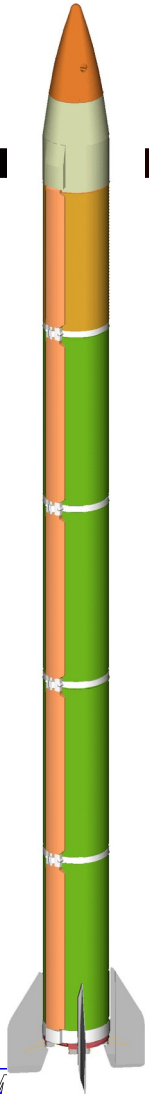

# LAUNCHING POINT

# TECHNOLOGICAL ELEMENTS IN LAUNCHING POINT

# ROMANIAN MADE ANTI-HAIL EQUIPMENT

Launcher ALPHA-G

Rocket RAG-96

Rocket RAG-96S

Launcher LARMA-1

	u/m	RAG-96	RAG-96S
Caliber	mm	82,5	
Length	mm	1400	1125
Weight	kg	8,8	6,6
max. Range	km	12	7
max. Alt.	km	9,3	5,2

# WORKING TRAJECTORIES

RAG 96 / PC 96