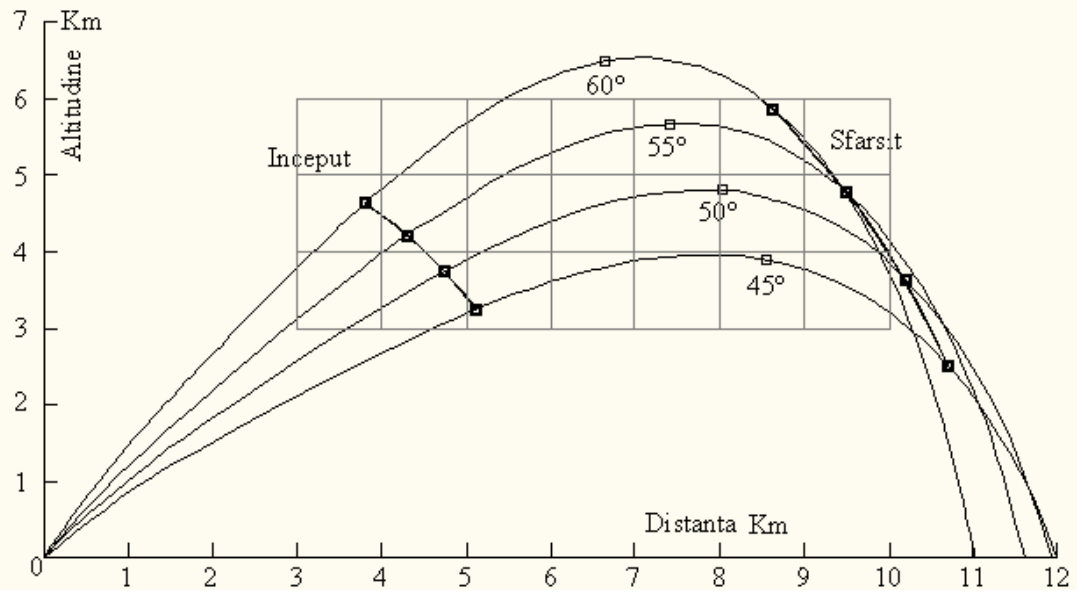

RAG 96 / PC 96