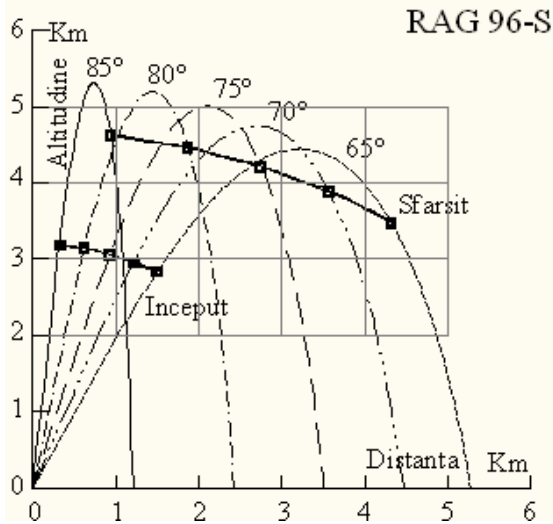

WORKING TRAJECTORIES

RAG 96 / PC 96